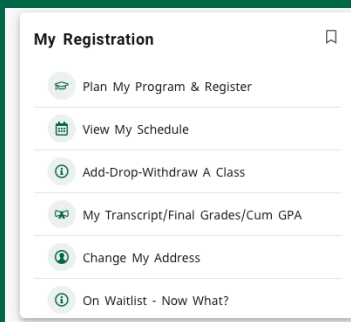

WebCentral is your central hub for everything CCC, from registering for classes to accessing your email and paying your bill. You can customize your dashboard to display the cards that will help you succeed. Here's a list of recommended cards to add to your dashboard.

### My Registration Card

Plan My Program & Register  
View My Schedule  
View Transcripts/Final Grades/GPA

### My Courses Card

Access Courses  
through Canvas