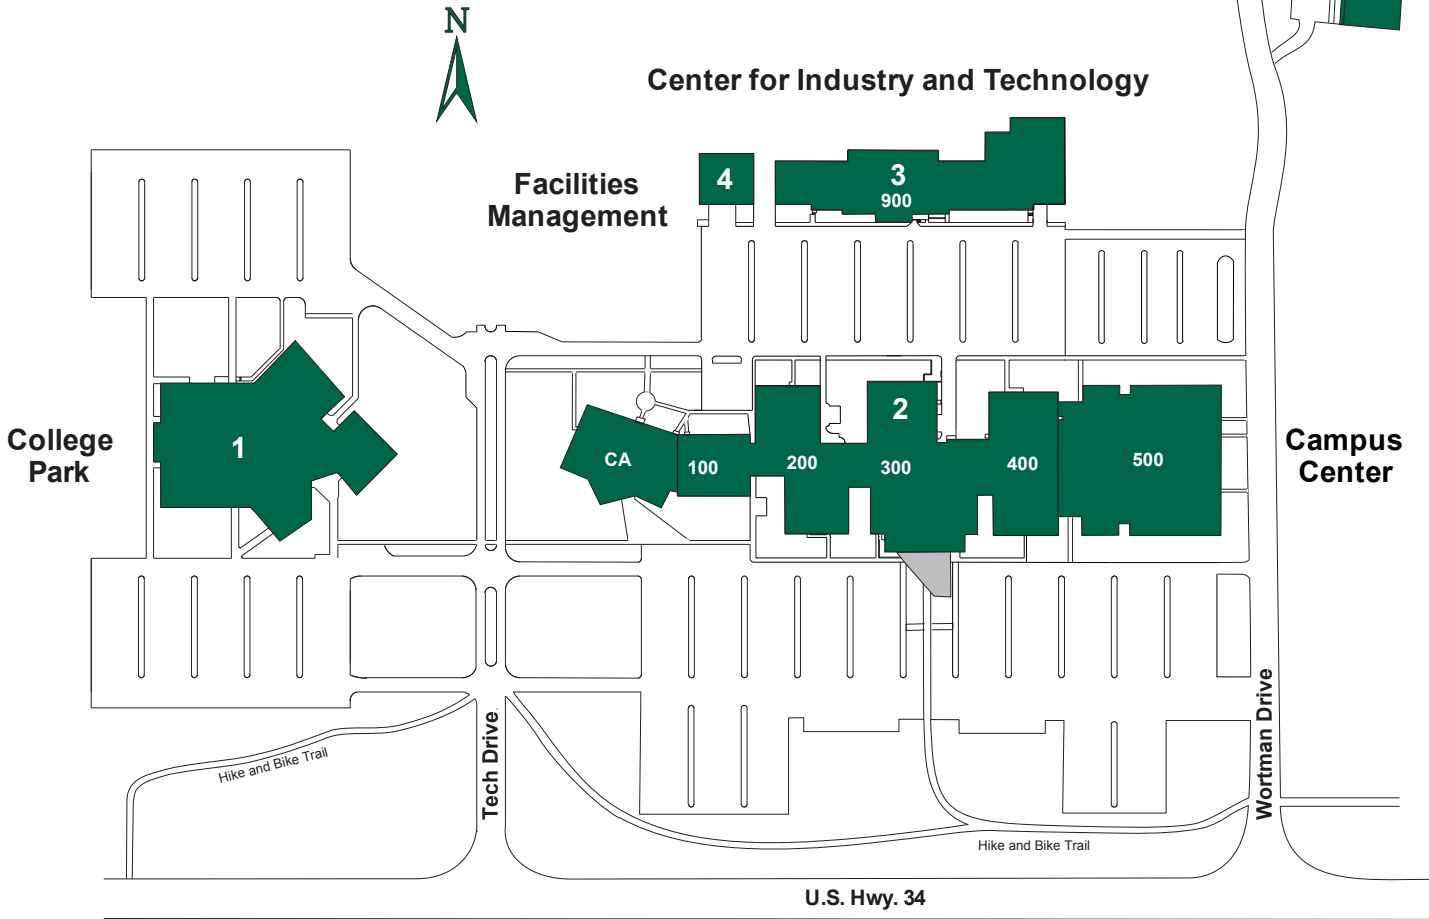

Central Community College Grand Island

1. College Park

Library; Training and Development; Adult Education ABE/GED/ESL; Project HELP

2. Campus Center

CA: College Administration: College President; Executive Vice President; College Registrar; College Effectiveness and Research Director; Grants Office; Public Relations Office; College Business Office; Accounting; Accounts Payable; Human Resources; Information Technology Services; Sustainability Coordinator; Facilities & Construction Manager; Payroll; Purchasing; Board Room; Foundation

100 wing: Distance Learning Center, Media Services, Virtual Campus Vice President; Learning Support Services/Online Learning HelpDesk

200 wing: Campus President; Adult Education

Director; Dean of Student & Enrollment Services; Associate Dean of Students; Bellevue University; Extended Learning Services; Business Technology; High School Articulation/Career Academy Office; SAP/VITAL Counseling Seminar Rooms; Business Administration; Accounting; Computer Classroom; Computer Study Center; Criminal Justice; Information Technology

300 wing: Bookstore; Classrooms; Production Center; Wellness Center; Admissions/Counseling; Associate Dean Academic Ed; Career & Employment Services; Snack Bar; Student Center; Financial Aid; Academic Transfer Specialist; Recruiting; Registration and Student Accounts; Special Populations/Assessment/Counseling; TRIO/SSS; Nursing Admissions