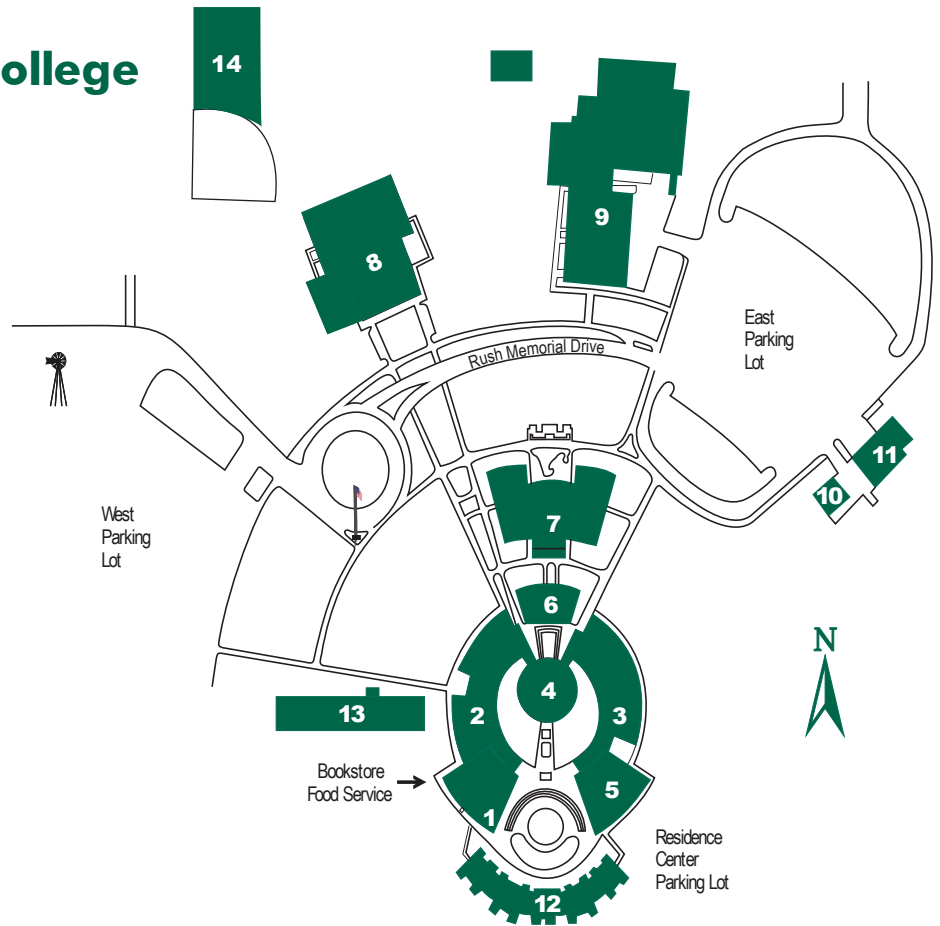

Central Community College Columbus

1. Student Center: (Upper Level): Academic Success Center; Assessment/Writing Center/Disability Services; Bookstore; Counseling; Career and Employment Services; Student Housing Office; Student Lounge/Recreation Area; TRiO/SSS Office; **(Lower Level)** Multipurpose Meeting Rooms; Windmill Dining Services

2. West Education Center: Nursing Assistant; Multipurpose Classrooms; Lecture Room 205; Testing Center; Veterans Resource Center

3. East Education Center: Biology; Chemistry and Physics Laboratories; Nursing Offices and Classrooms

6. Administration Center: Student Accounts; Campus President; Extended Learning Services; Lost and Found; Admissions, Financial Aid, Registration, Student Records; Switchboard

7. Fine Arts Center: Art; Music; Speech; Theater; Room 725

10. Facilities Management Offices: Shipping and Receiving; Security

11. Facilities Management Warehouse

12. South Residence Hall

13. West Residence Hall

14. Soccer and Softball Fields