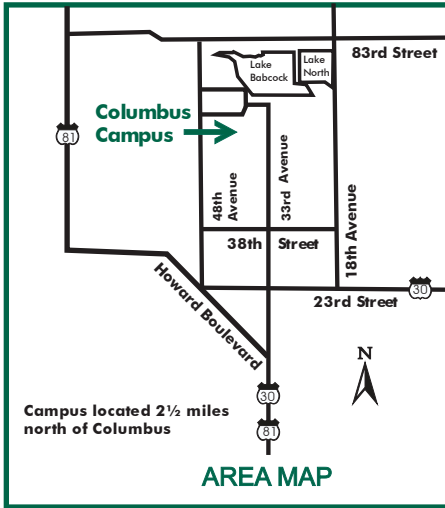

Central Community College Columbus

1. Student Center: (Upper Level): Academic Success Center; Assessment/Writing Center/Disability Services; Bookstore; Counseling; Career and Employment Services; Student Housing Office; Student Lounge/Recreation Area; TRiO/SSS Office; **(Lower Level)** Multipurpose Meeting Rooms; Windmill Dining Services

2. West Education Center: Nursing Assistant; Multipurpose Classrooms; Lecture Room 205; Testing Center; Veterans Resource Center

3. East Education Center: Biology; Chemistry and Physics Laboratories; Nursing Offices and Classrooms