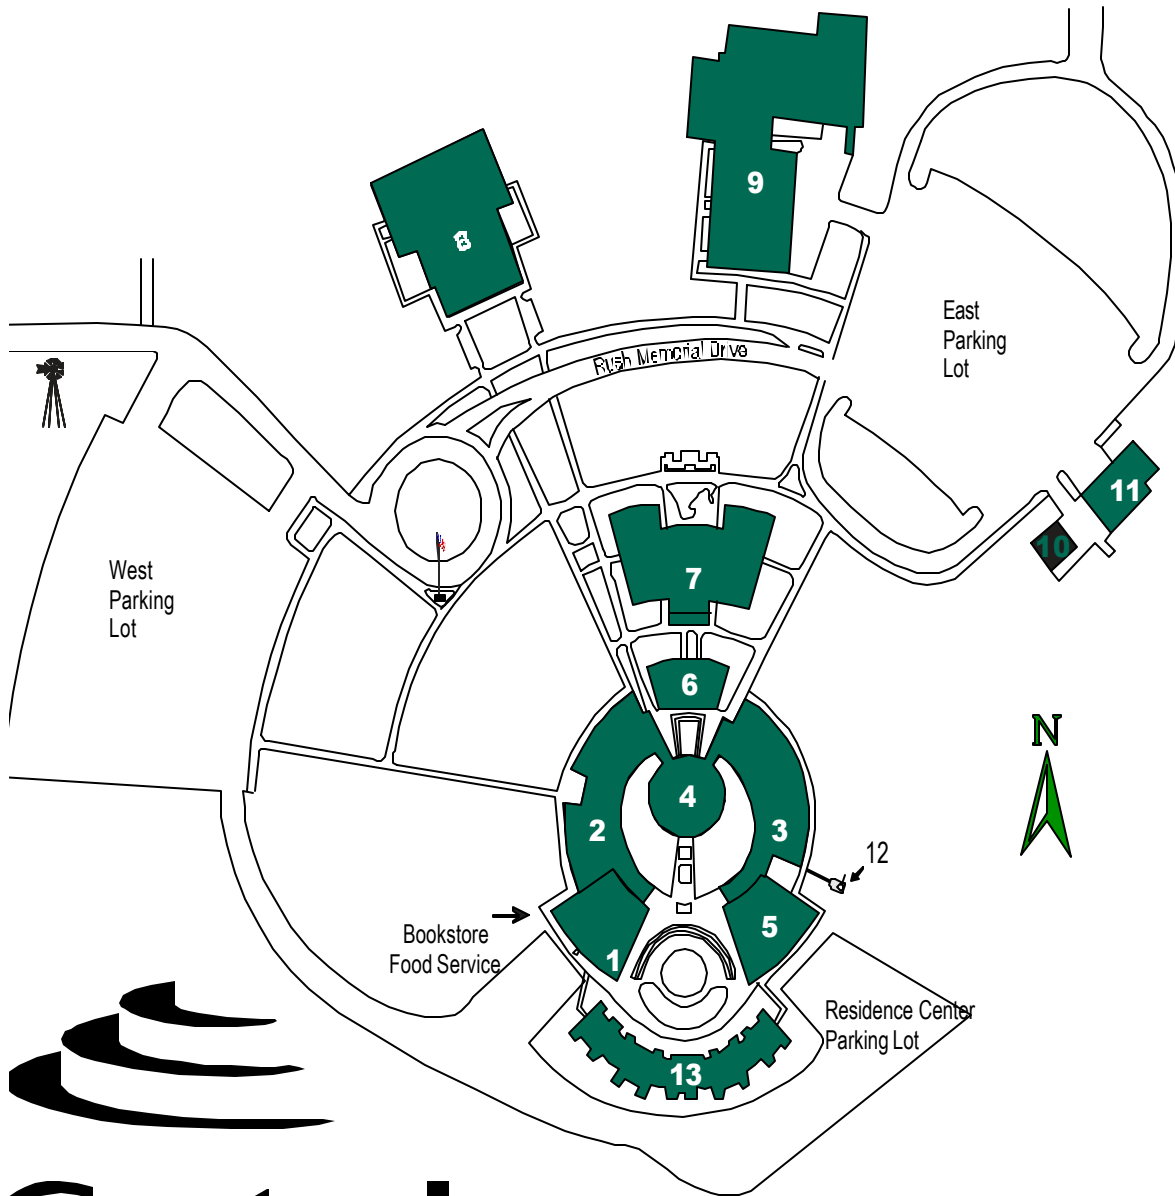

Central Community College Columbus

1. Student Center: (Upper Level) Assessment/Special Populations/Disability Services; Associate Dean of Students Office; Bookstore; Career Services; Cooperative Education/ Internships; Counseling; Employment and Career Services; Student Housing Office; Student Lounge/Recreation Area; Training and Development Office; TRIO/SSS Office; (Lower Level) Multipurpose Meeting Rooms; Windmill Dining Services

2. West Education Center: Multipurpose Classrooms; Microcomputer Lab; Practical Nursing; Psychology; Room 205 Lecture Theater; Testing Center

3. East Education Center: Academic Success Center; Biology; Chemistry and Physics Laboratories; Early Childhood Education and Family and Consumer Science; Room 306 Lecture Theater

4. Faculty Center: Biology; Chemistry; Mathematics and Physics Learning Centers; Business and Industry Development Center; Campus Conference Room; Cooperative Education; Dean of Educational Services; Associate Deans of Instruction; Nursing Offices; Small Business Center

5. Resource Center: Library; (Lower Level) Media Production; Communications; Multipurpose Classrooms; Spanish

6. Administration Center: Student Accounts; Campus President; Extended Learning Services; Lost and Found; Student Services (Admissions, Financial Aid, Registration, Student Records); Switchboard